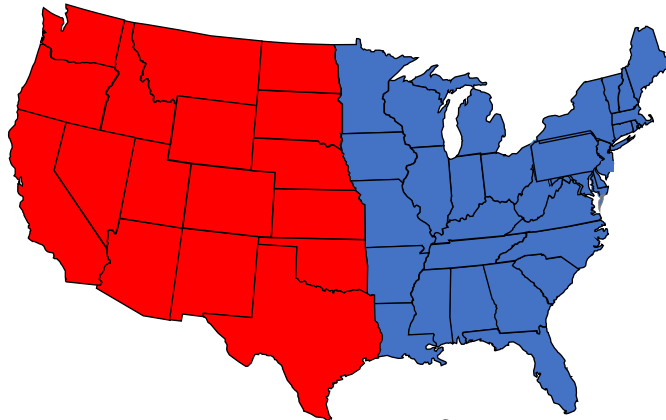

SHIPPING TARIFF
Pacific Audio Fest 2022

West Coast

\$175.00 Minimum Charge
\$0.65 per lb up to 1999 lbs
\$0.55 per lb above 2000 lbs

East Coast

\$250.00 Minimum Charge
\$0.80 per lb up to 1999 lbs
\$0.73 per lb above 2000 lbs